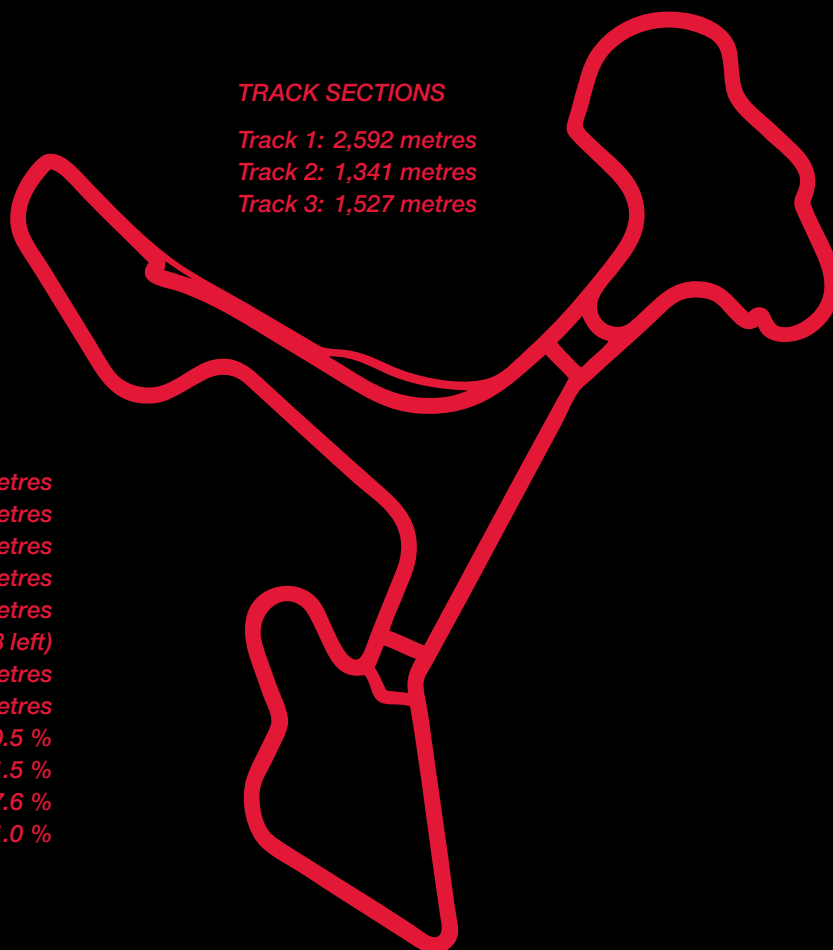

Fernando Alonso calls Ascari the "most demanding race track in the world". Nearly every curve is inspired by elements of the world's finest racing circuits, including Spa, Brands Hatch, Bathurst, Nordschleife and Silverstone.

## TRACK SECTIONS

Track 1: 2,592 metres

Track 2: 1,341 metres

Track 3: 1,527 metres

<b>Length:</b>	<b>5,425 metres</b>
<b>Straights:</b>	<b>3,133 metres</b>
<b>Curves:</b>	<b>2,292 metres</b>
<b>Width:</b>	<b>12.2 metres</b>
<b>Main Straight:</b>	<b>470 metres</b>
<b>Number of Corners:</b>	<b>26 (13 right, 13 left)</b>
<b>Min. Radius:</b>	<b>7 metres</b>
<b>Max. Radius:</b>	<b>899 metres</b>
<b>Max. Gradient:</b>	<b>10.5 %</b>
<b>Max. Down Gradient:</b>	<b>11.5 %</b>
<b>Max. Bank:</b>	<b>17.6 %</b>
<b>Min. Bank:</b>	<b>1.0 %</b>